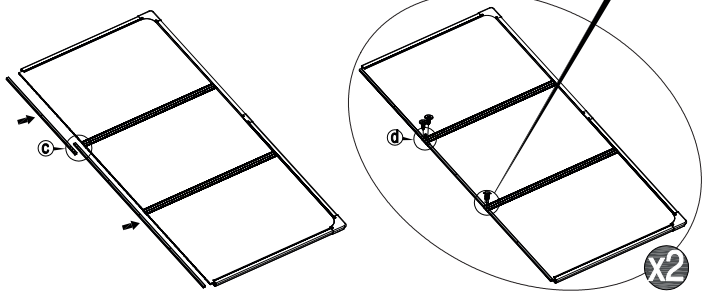

32	VA-F42 [x2] 182mm	VA-E41 [x2] 83mm	VA-E45 [x2] 18mm	VA-E46 [x8] 13mm	VA-E44 [x4] 13mm	CN-A33