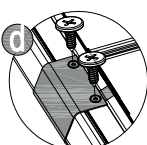

X2

28	 VA-53 [x2]	 VA-E44 [x18] 13mm	 CN-A33
-----------	---	---	---

29	 VA-E22 [x4] 1280mm	 Ø8mm		
-----------	--	---	--	--

30	 VA-E22 [x4] 120mm	 PPX11 [x2]	 CN-A33
-----------	---	---	---

31	 <p>VA-D21 (x4) 870mm</p>	 <p>PPX3(x4)</p>	 <p>VA-E44 (x12) 18mm</p>	 <p>CN-A38</p>
-----------	--	---	--	---