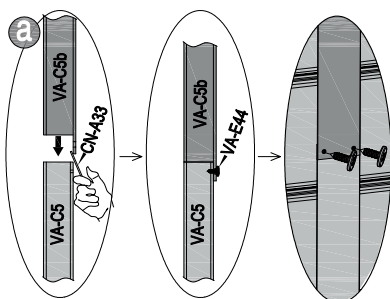

17	 VA-C5b (x2) 280mm	 VA-E44 (x4) 13mm	 CN-A33