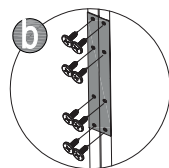

18	 VA-C8b (x2) 200mm	 VA-E44 (x16) 13mm